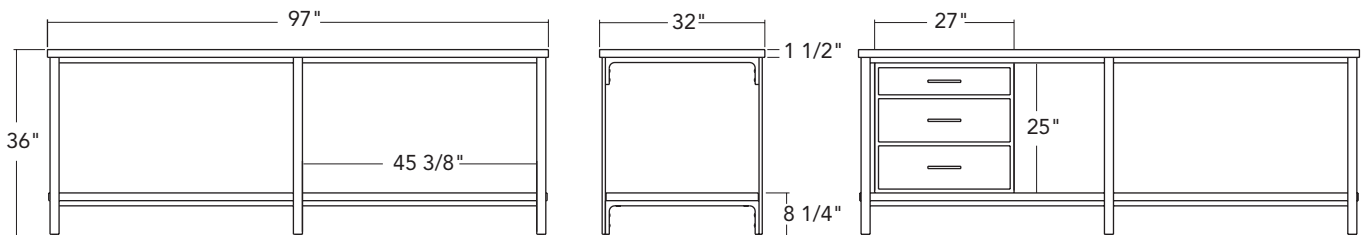

Dimensions: 32" depth x 97" length x 36" height.

Standard Tops: 1.5" thick butcher block, in oil finished American Maple, Walnut, or White Oak.

Frame Materials: Solid steel with brass fasteners.

Finish: Available in 12 standard RAL colors + Gunmetal Patina. Custom color services available.

Accessories: Hardwood cabinets, wine racks, pot racks, towel bars, blackened stainless surface shields.

Pricing: Worktable $6600 – $6800. With cabinet $9100 – $9900. See price list for details.