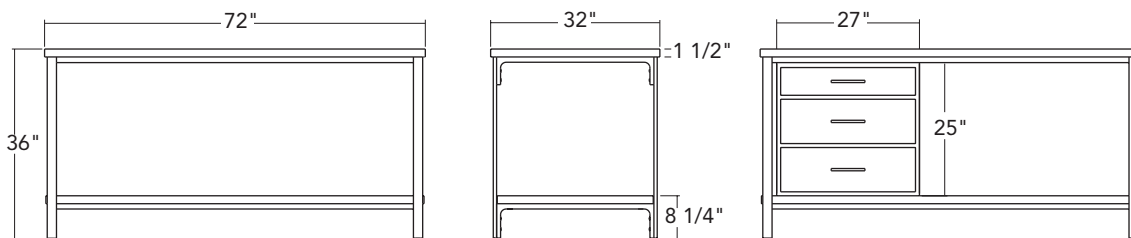

Dimensions: 32" depth x 72" length x 36" height.

Standard Tops: 1.5" thick butcher block, in oil finished American Maple, Walnut, or White Oak.

Frame Materials: Solid steel with brass fasteners.

Finish: Available in 12 standard RAL colors + Gunmetal Patina. Custom color services available.

Accessories: Hardwood cabinets, wine racks, pot racks, towel bars, blackened stainless surface shields.

Pricing: Worktable $4600 – $4800. With cabinet $7100 – $7900. See price list for details.