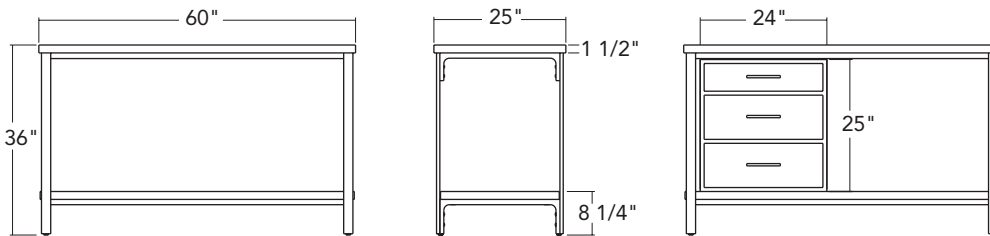

Dimensions: 25" depth x 60" length x 36" height.

Standard Tops: 1.5" thick butcher block, in oil finished American Maple, Walnut, or White Oak.

Frame Materials: Solid steel with brass fasteners.

Finish: Available in 12 standard RAL colors + Gunmetal Patina. Custom color services available.

Accessories: Hardwood cabinets, wine racks, pot racks, towel bars, blackened stainless surface shields.

Pricing: Worktable $3600 – $3800. With cabinet $5800 – $6500. See price list for details.