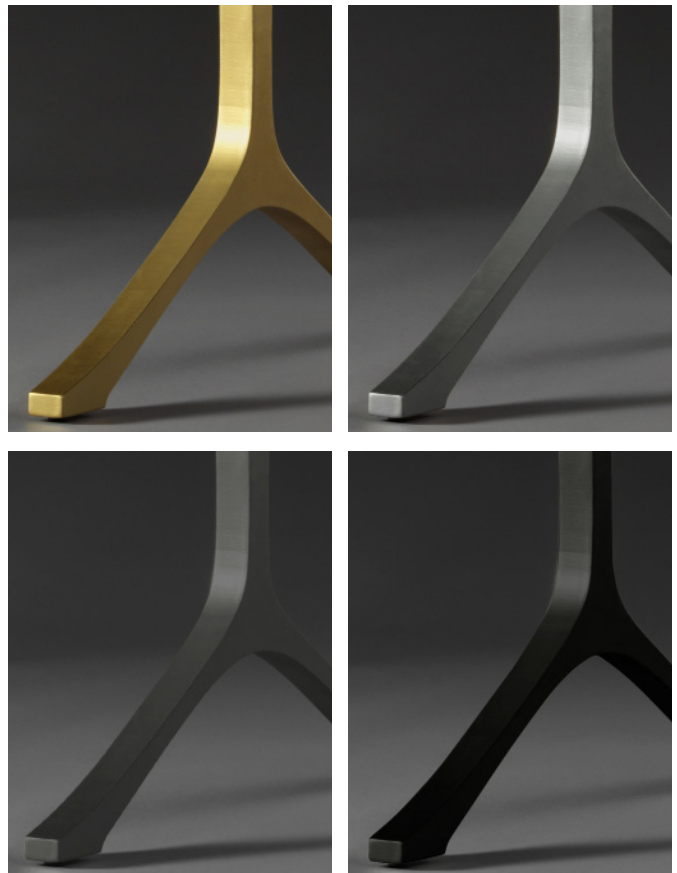

THE TALOS TABLE

Unique and adaptable to many interiors, the Talos table is dynamic and balanced.

Standard base size –
pairs with 42” to 45” wide tops.

Small base size –
pairs with 36” to 40” wide tops.

Standard base size shown with
Western Walnut top 42” x 90” x 1.75”

Available in four finishes –
gold, silver, iron, black

Custom sizing and finishes available.
See price sheet for current pricing.

Bases sold separately - please inquire.