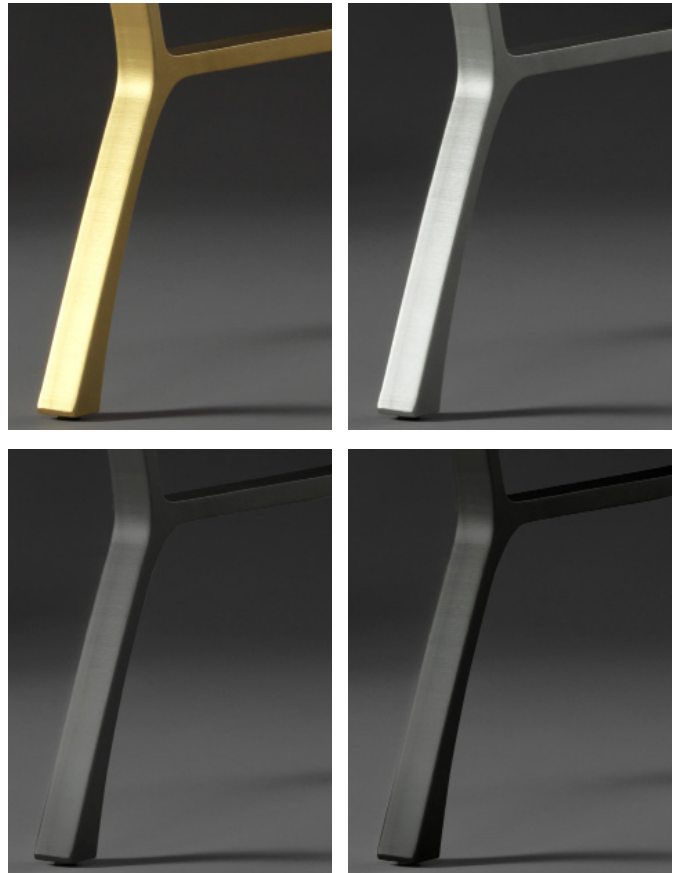

## THE HELIO TABLE

With elements of Industrial design the Helio is structural and balanced.

Standard base size –  
pairs with 42” to 45” wide tops.

Small base size –  
pairs with 36” to 40” wide tops.

Standard base size shown with  
Western Walnut top 42” x 90” x 1.75”

Available in four finishes –  
gold, silver, iron, black

Custom sizing and finishes available.  
See price sheet for current pricing.

Bases sold separately - please inquire.