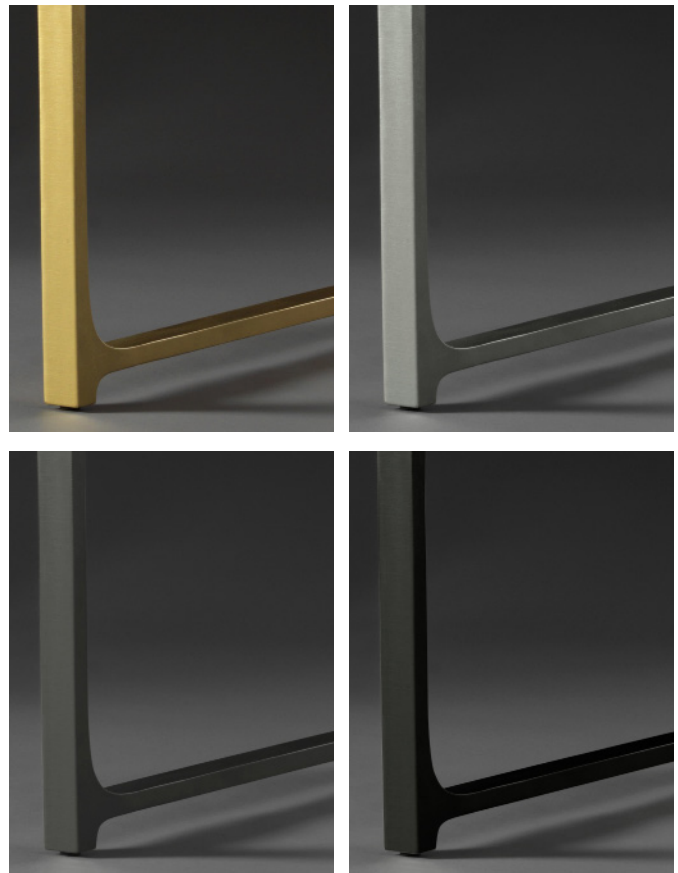

THE CARVER TABLE

Complimentary to Mid-century interiors, the Carver is graceful and handsome.

Standard base size –
pairs with 42” to 45” wide tops.

Small base size –
pairs with 36” to 40” wide tops.

Standard base size shown with
Western Walnut top 42” x 90” x 1.75”

Available in four finishes –
gold, silver, iron, black

Custom sizing and finishes available.
See price sheet for current pricing.

Bases sold separately - please inquire.