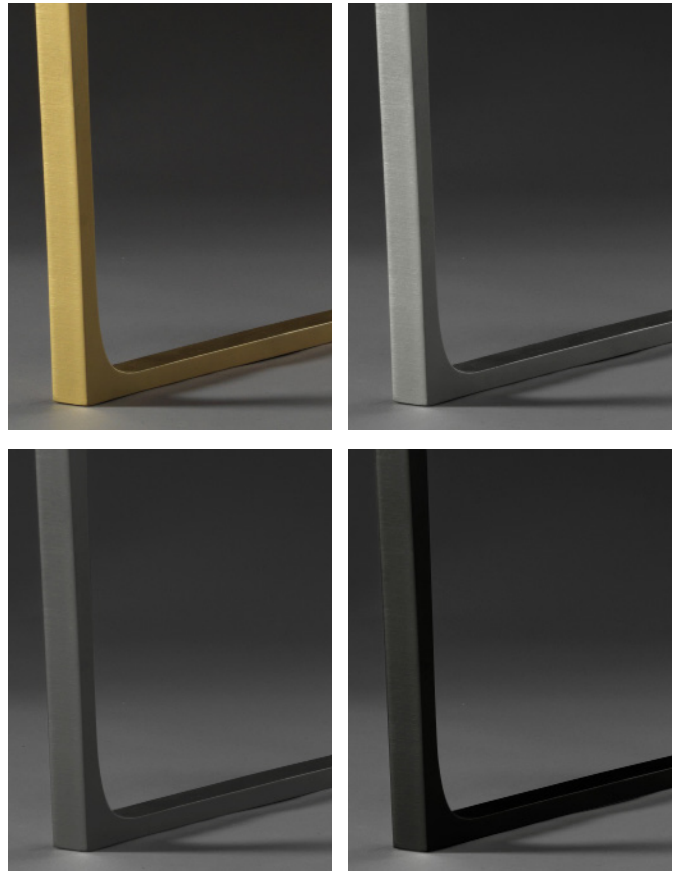

## THE ARGON TABLE

Ideal for modern interiors, the Argon table is open, grounded and clean.

Standard base size –  
pairs with 42” to 45” wide tops.

Small base size –  
pairs with 36” to 40” wide tops.

Standard base size shown with  
Western Walnut top 42” x 90” x 1.75”

Available in four finishes –  
gold, silver, iron, black

Custom sizing and finishes available.  
See price sheet for current pricing.

Bases sold separately - please inquire.