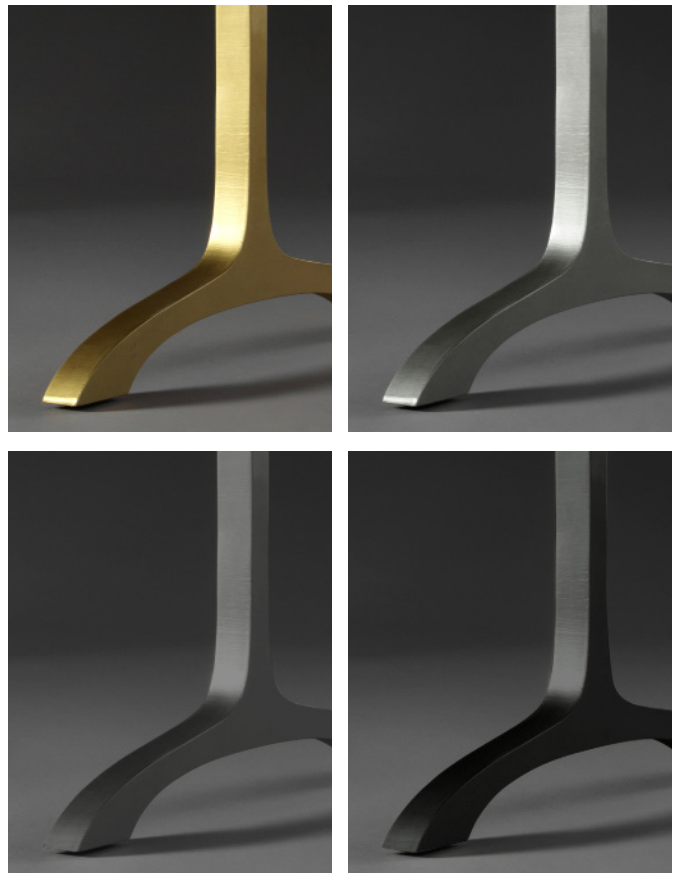

THE INMAN TABLE

At home in Modern or traditional interiors, the Inman table is fluid, and anchored.

Standard base size –
pairs with 42” to 45” wide tops.

Small base size –
pairs with 36” to 40” wide tops.

Standard base size shown with
Western Walnut top 42” x 90” x 1.75”

Available in four finishes –
gold, silver, iron, black

Custom sizing and finishes available.
See price sheet for current pricing.

Bases sold separately - please inquire.